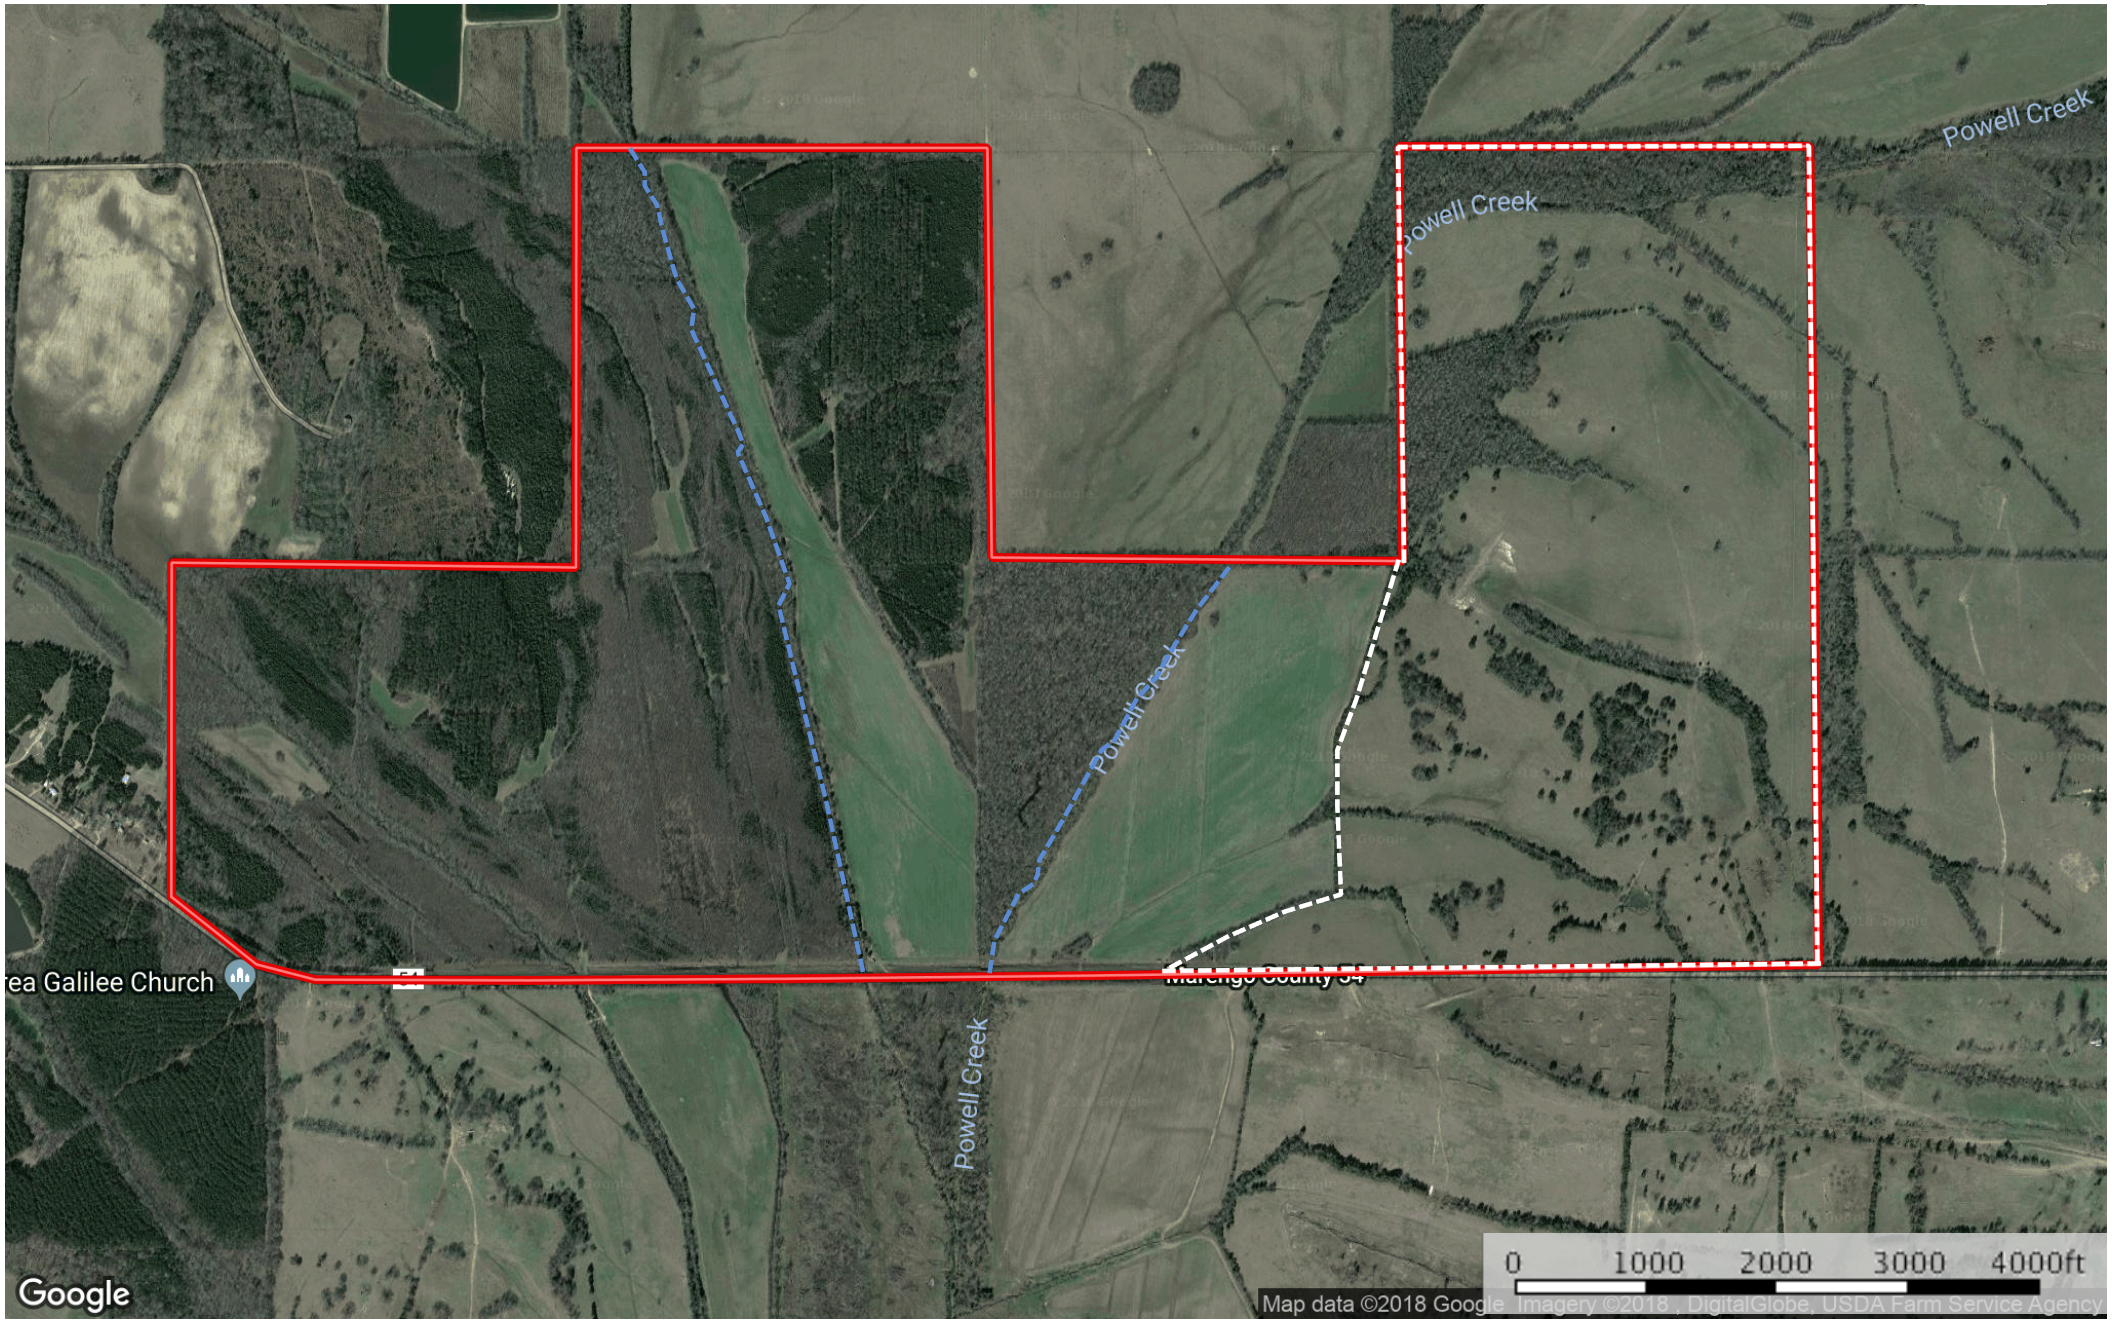

Claude Strother- Faunsdale 960
Marengo County, Alabama, 960 AC +/-

Google

Map data ©2018 Google Imagery ©2018 DigitalGlobe, USDA Farm Service Agency

-  Fence
-  Stream
-  Boundary

Darren McGilberry

 The information contained herein was obtained from sources deemed to be reliable. MapRight Services makes no warranties or guarantees as to the completeness or accuracy thereof.